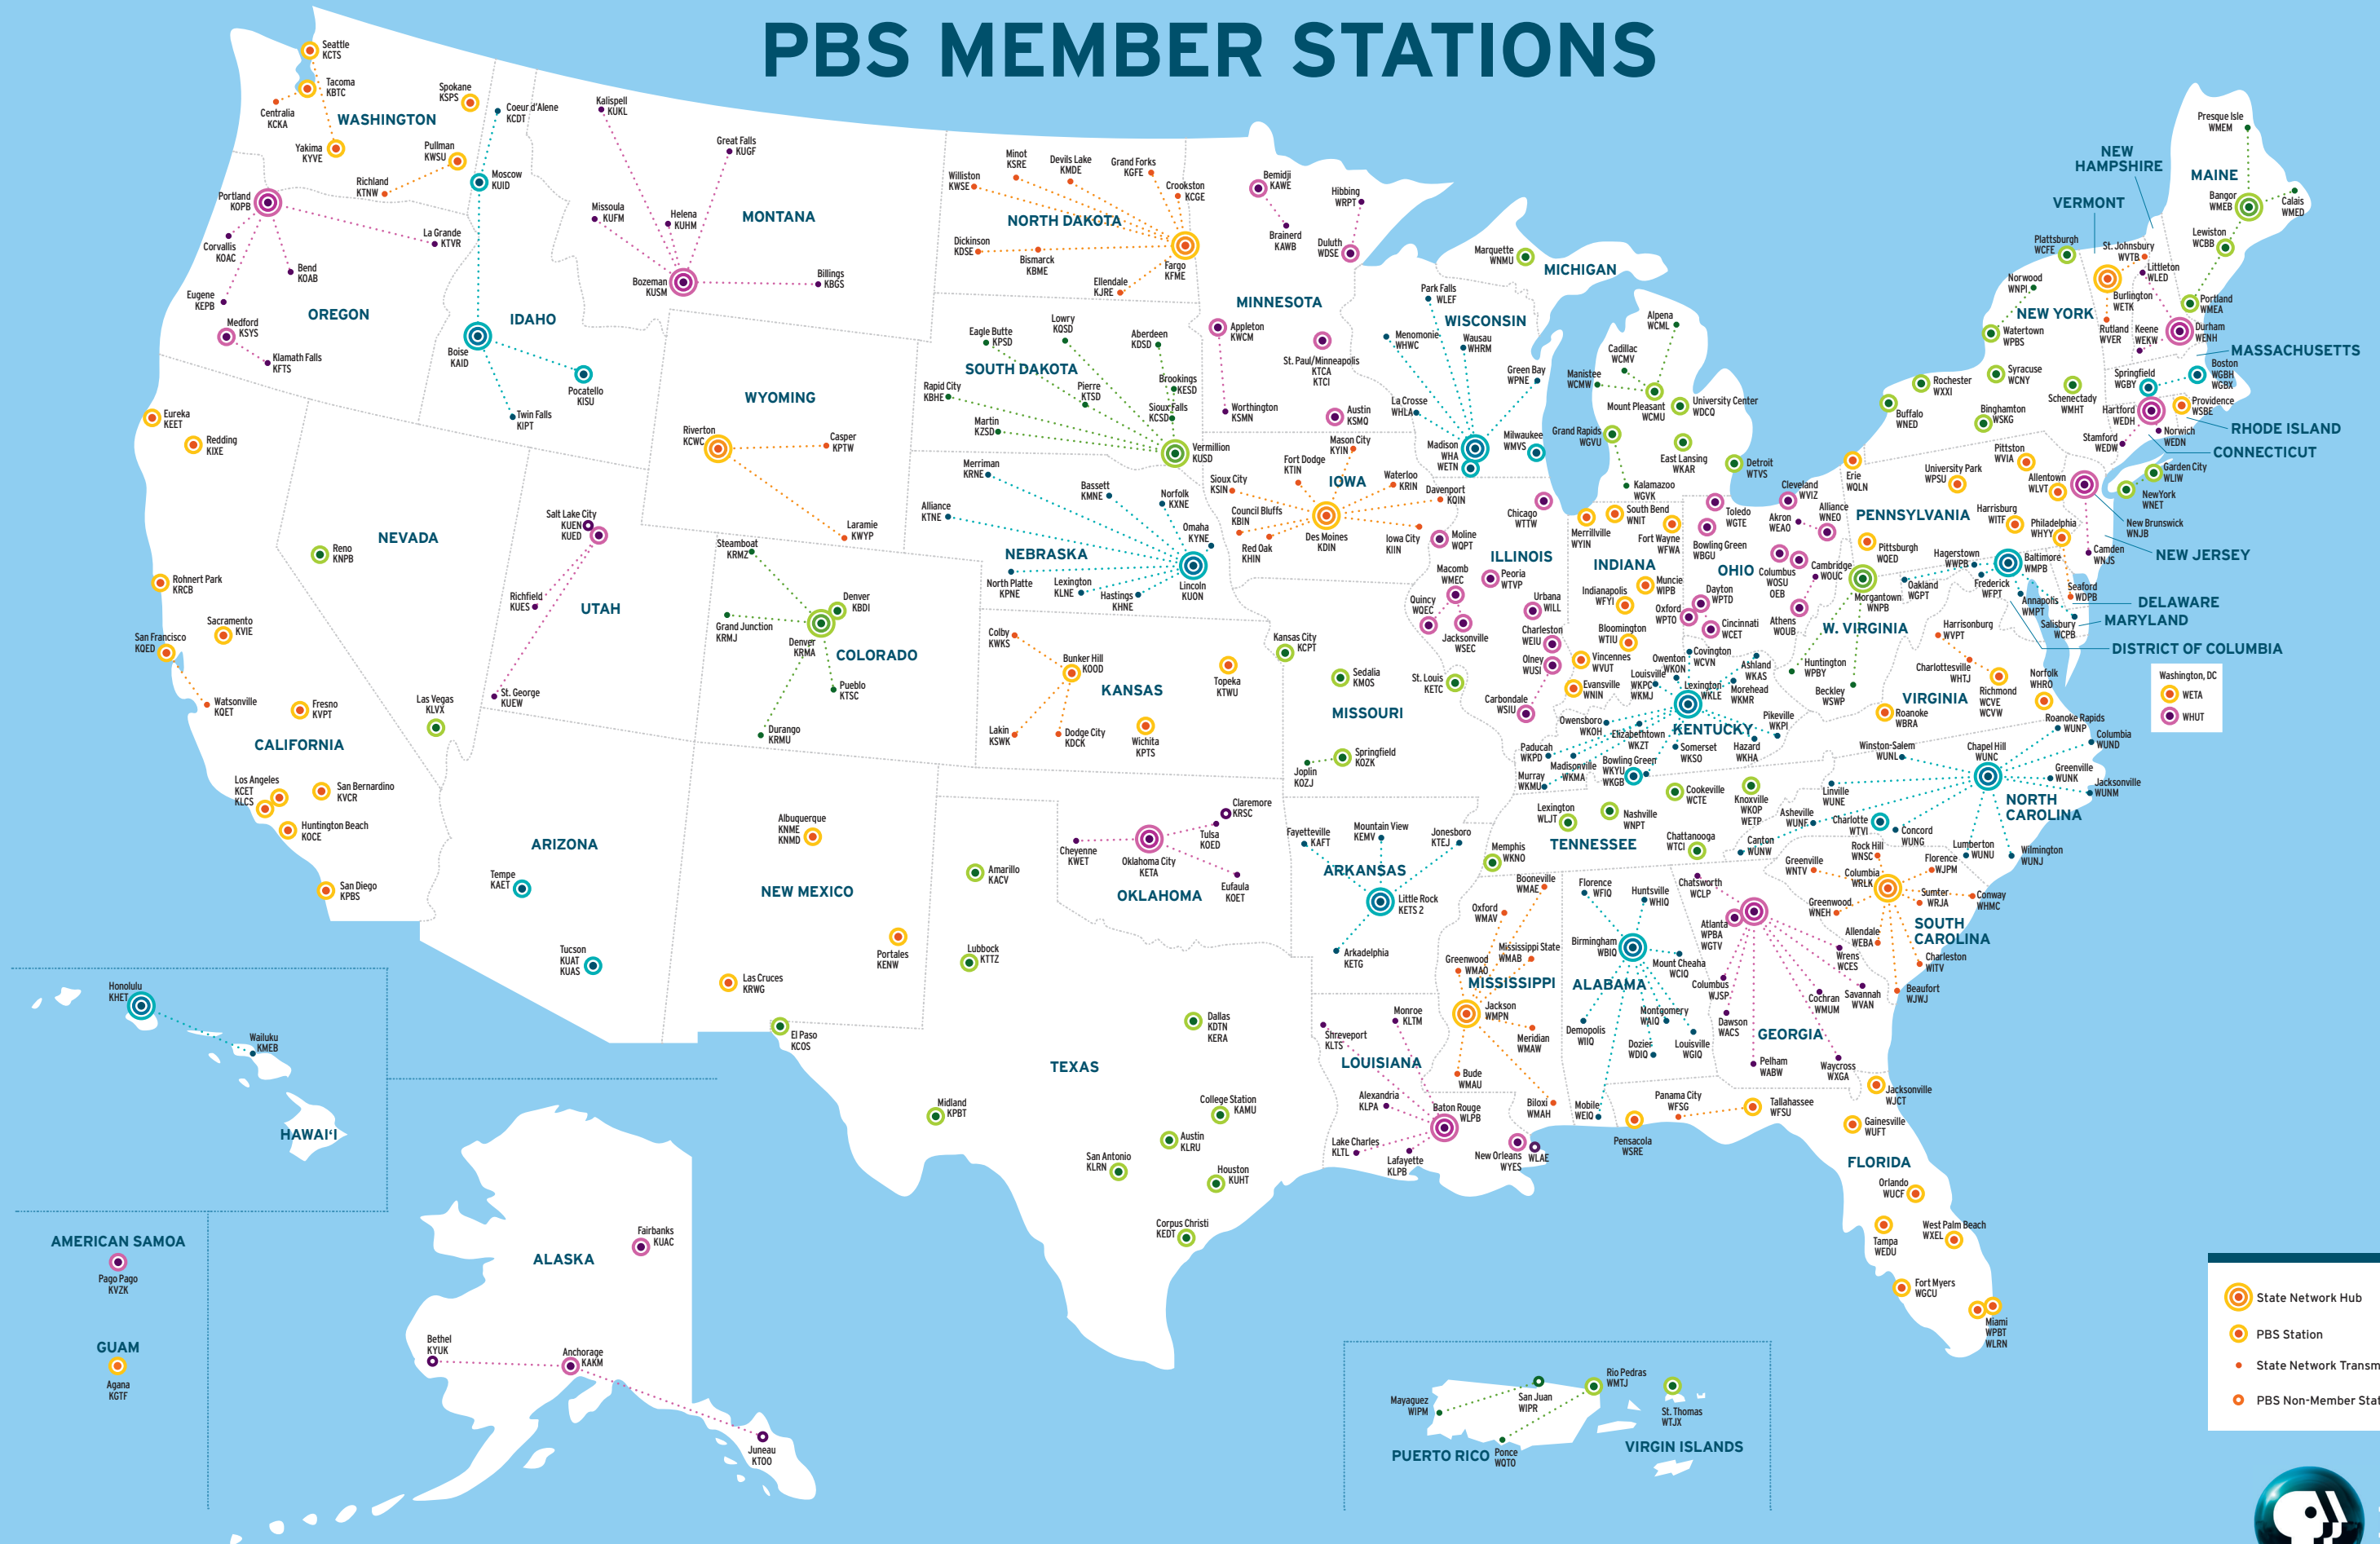

PBS MEMBER STATIONS

May 2018

- State Network Hub
- PBS Station
- State Network Transmitter / Repeater
- PBS Non-Member Station